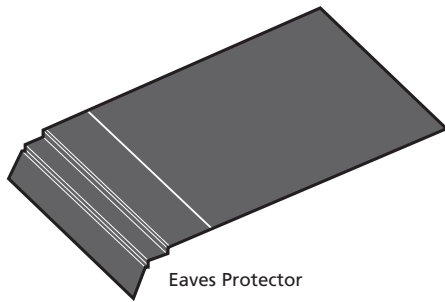

## HOLLOW ANGLES

Description	Colour	Part No	Pack Qty
Hollow Angle 100 x 80	White	G/HA	5 x 5m
Hollow Angle 100 x 80	Brown	G/HA/BR	5 x 5m
Hollow Angle 100 x 80	Mahogany	G/HA/M	5 x 5m
Hollow Angle 100 x 80	Light Oak	G/HA/L	5 x 5m
Hollow Angle 100 x 80	Black Ash	G/HA/BA	5 x 5m
Hollow Angle 100 x 80	Rosewood	G/HA/RW	5 x 5m

## EAVES PROTECTORS

Description	Colour	Part No	Pack Qty
Eaves Protector*	Black	G/EP	10 x 1.5m
*also available in 2.5m and 3m (special order)			
Easy Tray	Black	G/ET	10 x 1.2m
Eaves Filler Comb (1m) (Fits in to Easy Tray)	Black	G/EF	50