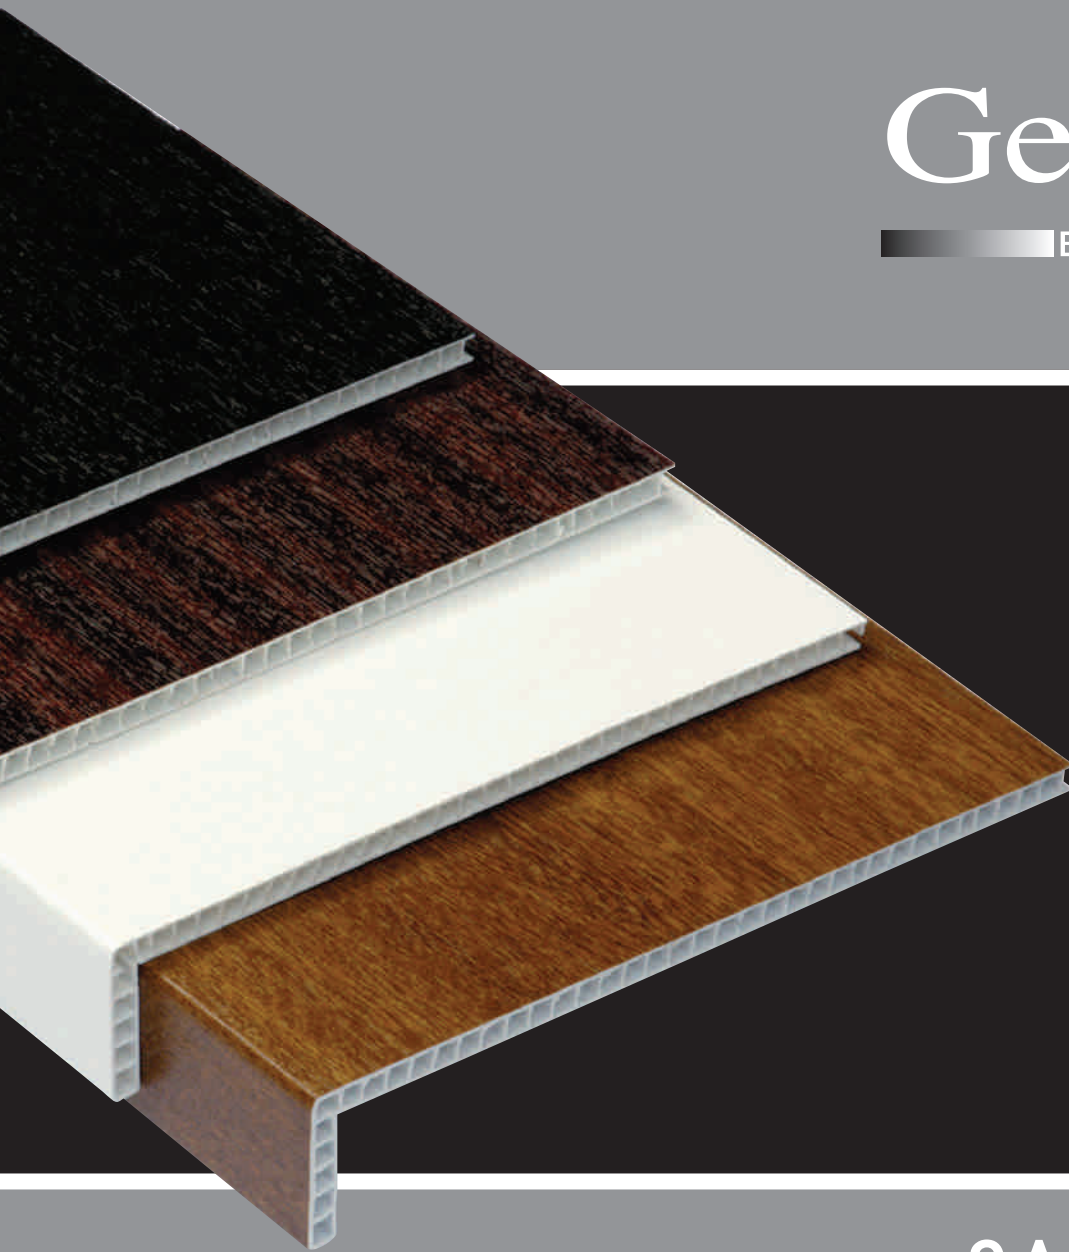

Geoplas

BUILDING PRODUCTS

CATALOGUE