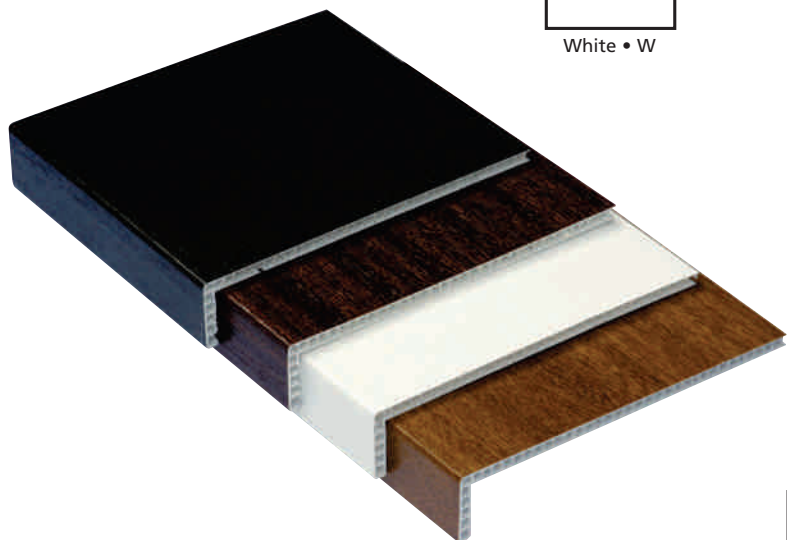

TAPES

BSI & BBA approved

Best Quality Tapes in the Market Place

Description	Colour	Part No	Pack Qty
DOUBLE SIDED TRIM TAPE			
10mm x 1mm x 50m	White	1103H/1/10	30
10mm x 1mm x 50m	Black	1103BH/1/10	30
15mm x 1mm x 50m	White	66124/1/15	20
10mm x 2mm x 40m	White	66124/2/10	30
10mm x 2mm x 40m	Black	66124/2/10/BL	30
15mm x 2mm x 40m	White	66124/2/15	20
ANTI DUST BREATHER TAPE			
For 16mm Poly Carb x 33m	Grey	ADT16	24
For 20/25mm Poly Carb x 33m	Grey	ADT20/25	20
BLANKING TAPE			
For 16mm Poly Carb x 50m	White	BT16	24
For 20/25mm Poly Carb x 50m	White	BT20/25	20
DOUBLE SIDED SECURITY TAPE			
3mm x 10mm x 25m	White	66124/3/10/W	30
3mm x 10mm x 25m	Black	66124/3/10	30
3mm x 12mm x 25m	Black	66124/3/12	25
4mm x 10mm x 20m	White	66124/4/10/W	30
4mm x 10mm x 20m	Black	66124/4/10	30
4mm x 12mm x 20m	Black	66124/4/12	25
5mm x 10mm x 15m	Black	66124/5/10	30
5mm x 12mm x 15m	Black	66124/5/12	25
ALUMINIUM SEALED UNIT TAPE			
38mm x 50 yards	n/a	1010/38	32
45mm x 50 yards	n/a	1010/45	24

COLOURS

For special colours contact your Area Manager